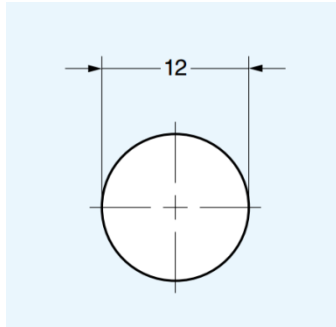

GHK-DF-G Stainless Steel Glass Hook

Features

- For glass door / partition
- Clean appearance with screws concealed
- Symmetrical design for easy installation

Parts Included

- Gasket
- Tube

No.	Part Name	Material	Finish / Colour
①	Body	Stainless Steel (SUS303)	Polished
②	Base		
③	Gasket	POM	Plain/Black
④	Tube	PVC	Plain/Clear

Part No.	D_1	D_2	L	Glass Thickness	Load Capacity
GHK-DF-18G	18	18	38	8, 10, 12	150 N 15.2 kg
GHK-DF-20G	20	20	60		