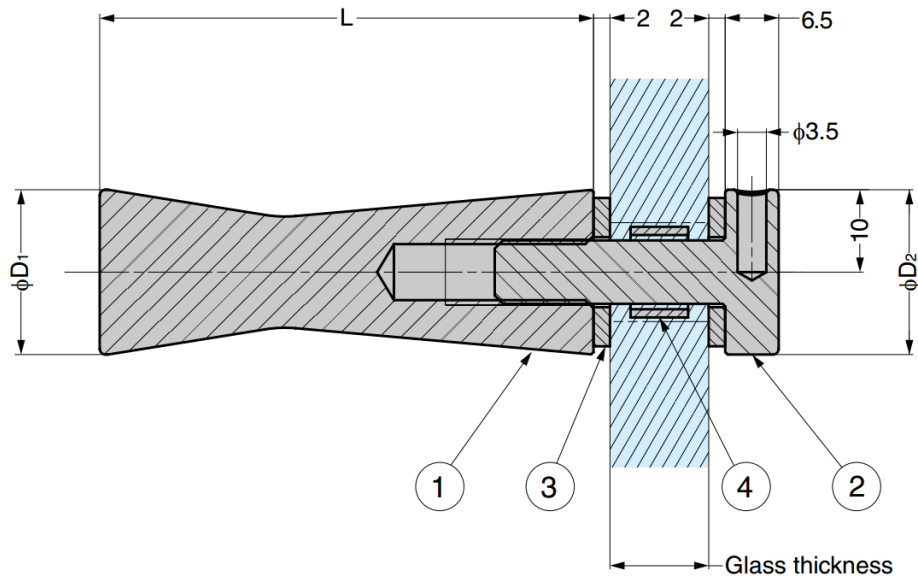

GHK-DF-G Stainless Steel Glass Hook

Features

- For glass door / partition
- Clean appearance with screws concealed
- Symmetrical design for easy installation

Parts Included

- Gasket
- Tube

No.	Part Name	Material	Finish / Colour
①	Body	Stainless Steel (SUS303)	Polished
②	Base		
③	Gasket	POM	Plain/Black
④	Tube	PVC	Plain/Clear

Part No.	D_1	D_2	L	Glass Thickness	Load Capacity
GHK-DF-18G	18	18	38	8, 10, 12	150 N 15.2 kg
GHK-DF-20G	20	20	60		